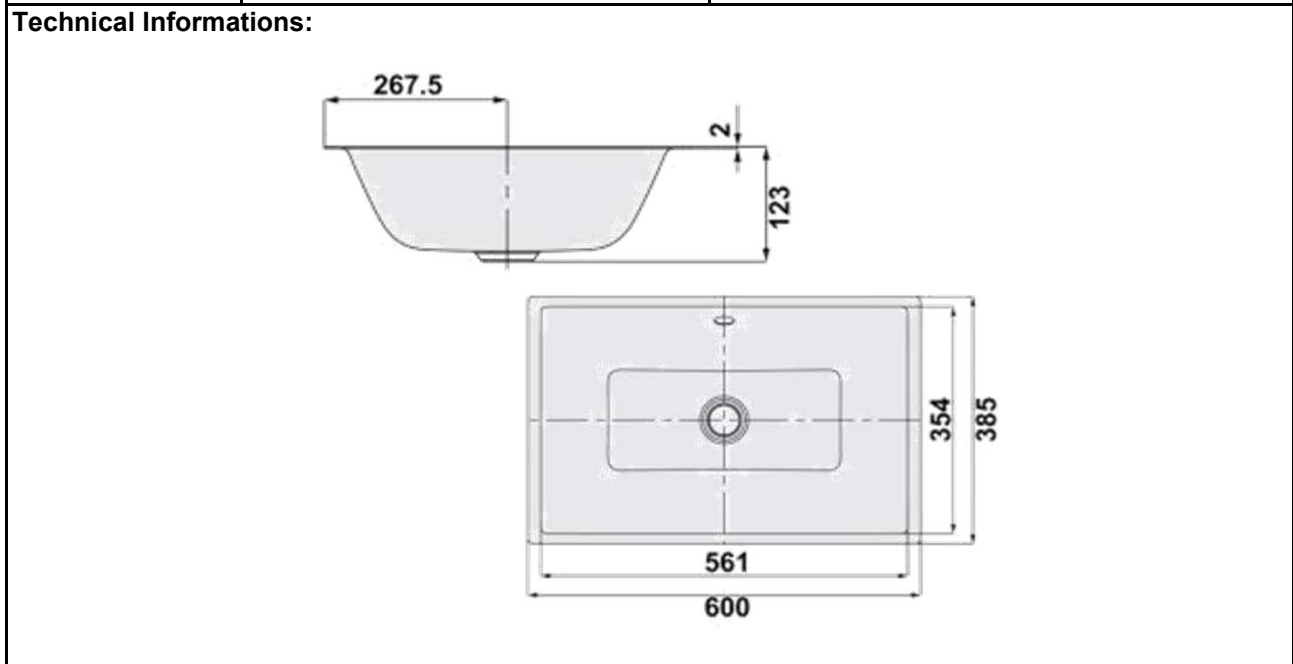

SPECIFICATION SHEET

BRAND:	KALDEWEI	Product Photo: 
ORIGIN:	Germany	
SERIES:	Puro 3160	
PRODUCT DESCRIPTION:	PURO 3160 undercounter washbasin with overflow w/ easy clean finish	
MODEL No.	9010 0600 3001	
FINISH/COLOUR:	Alpine white	
DIMENSIONS:	600 x 385 x 123mm	
OPTIONAL MATCHING PARTS:	pop-up waste	